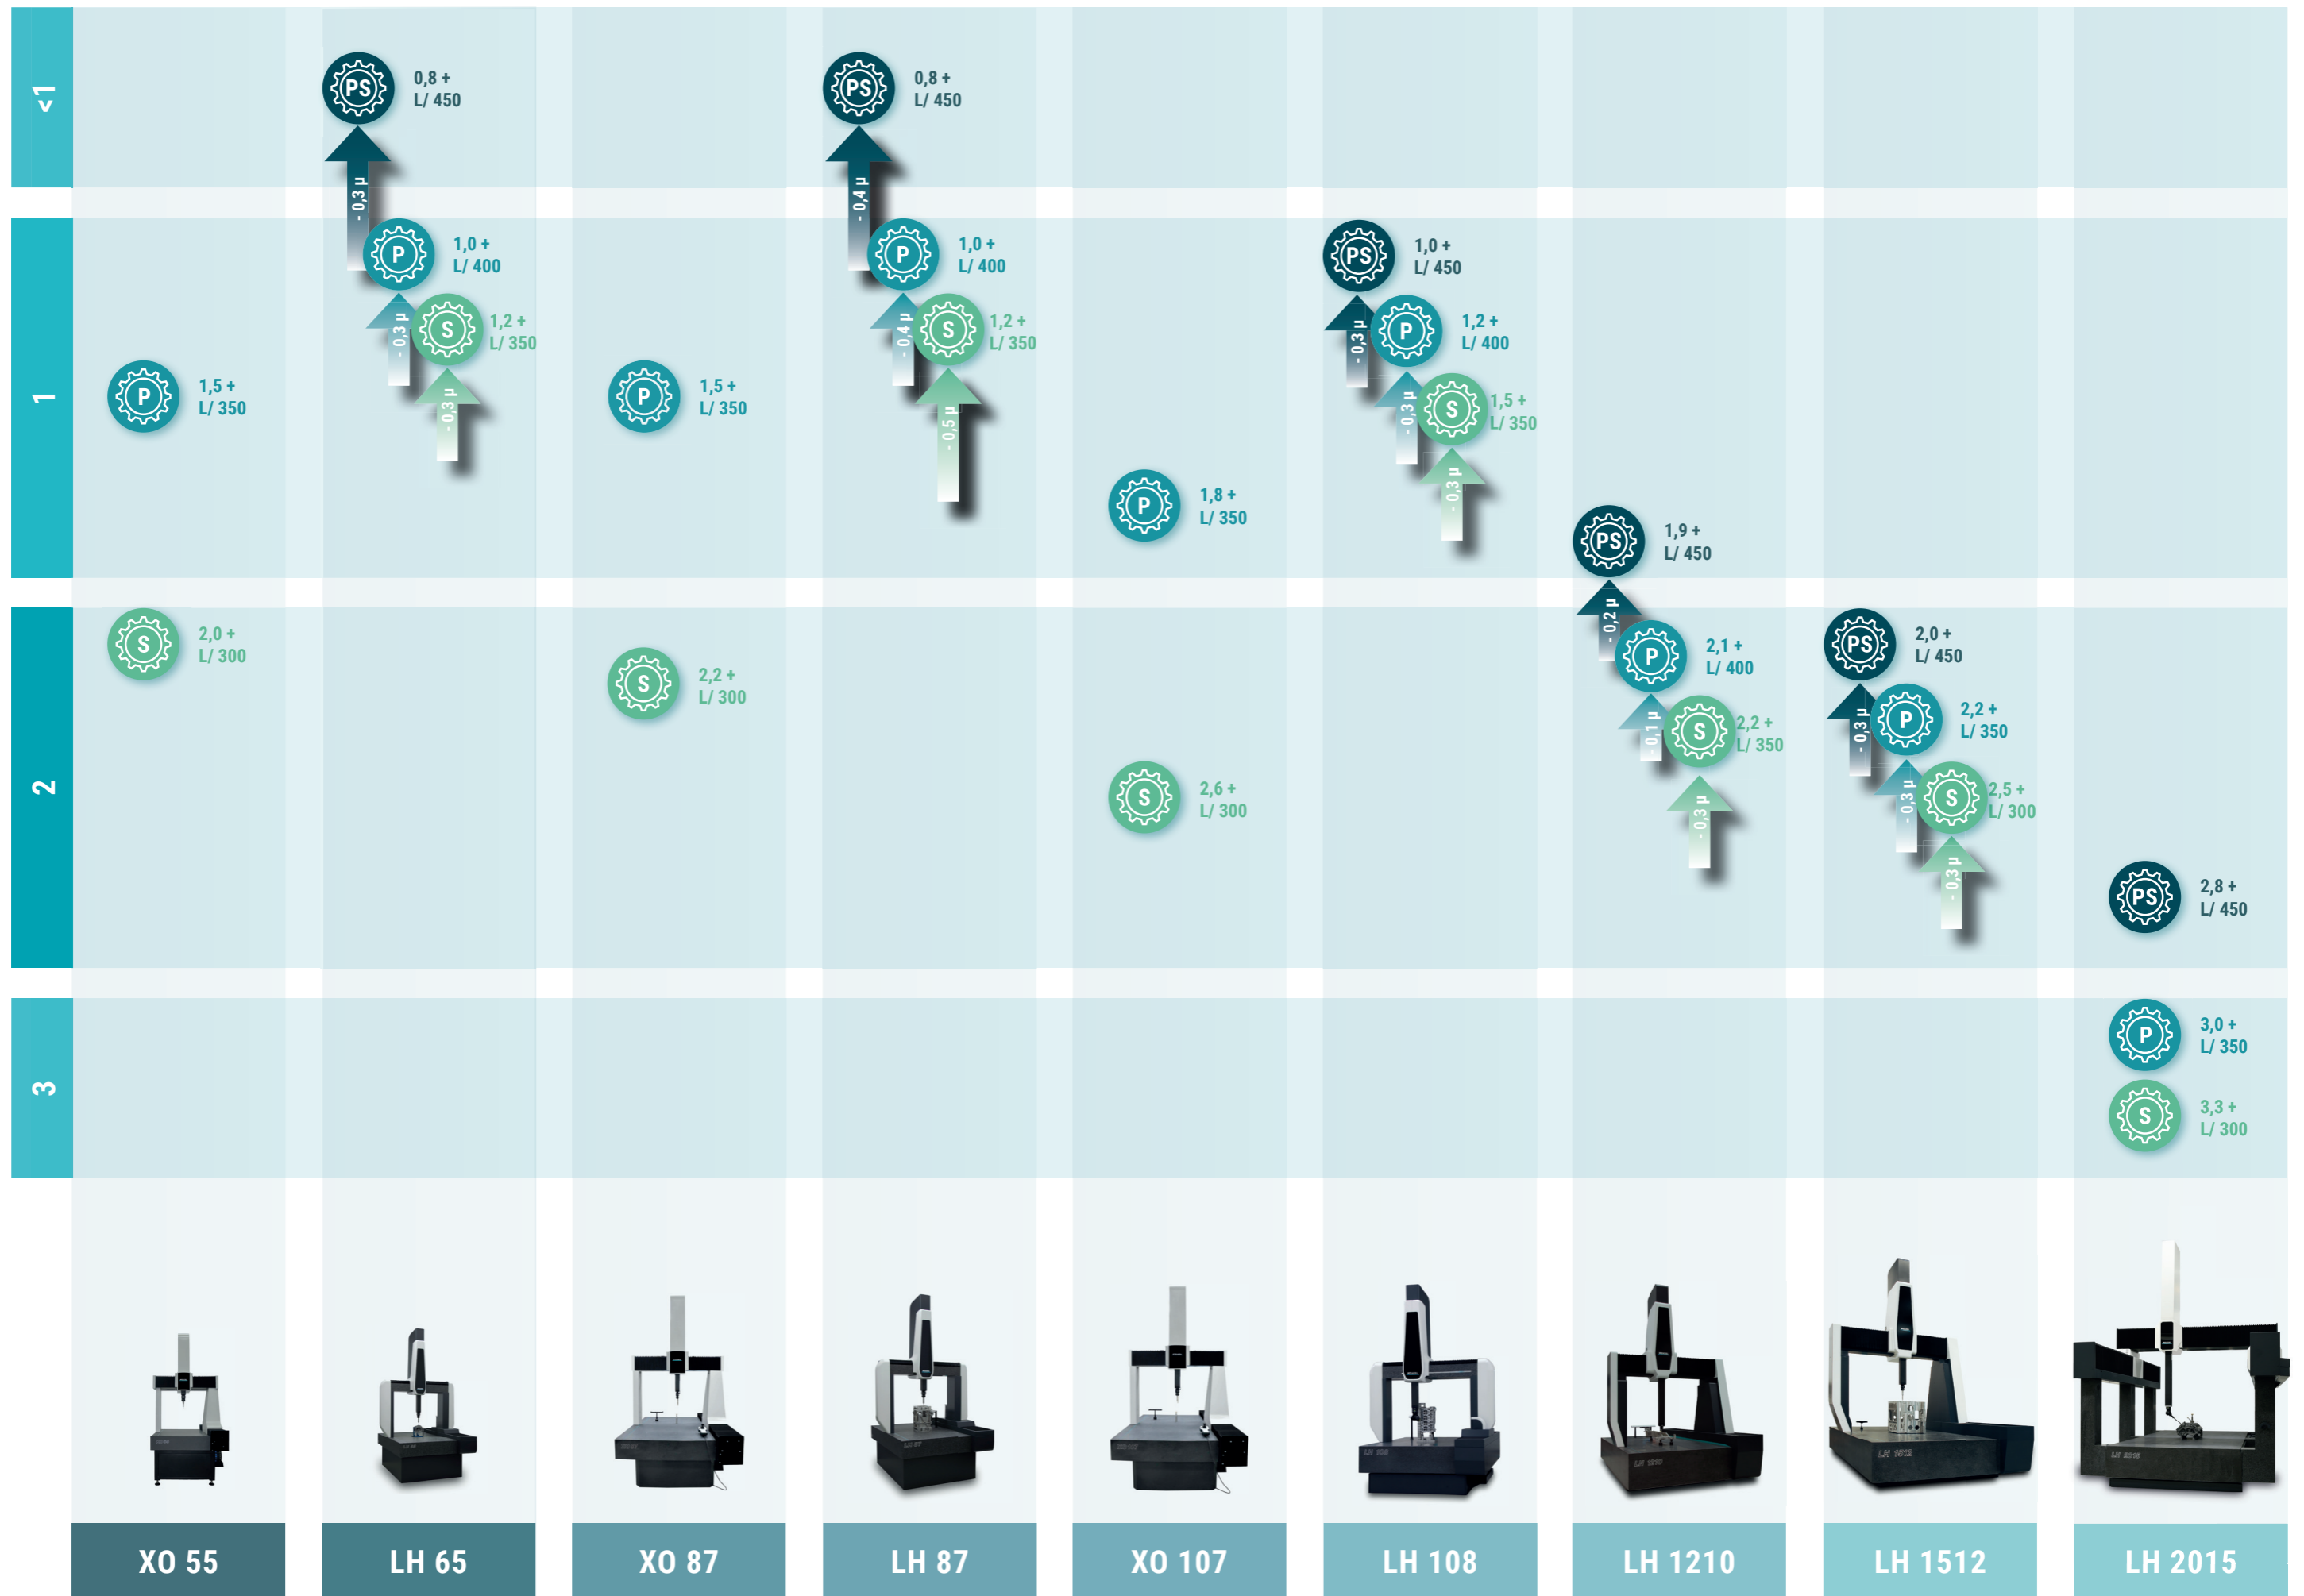

ACCURACY | GENAUIGKEIT [µm]

MEASURING VOLUME | MESSVOLUMEN